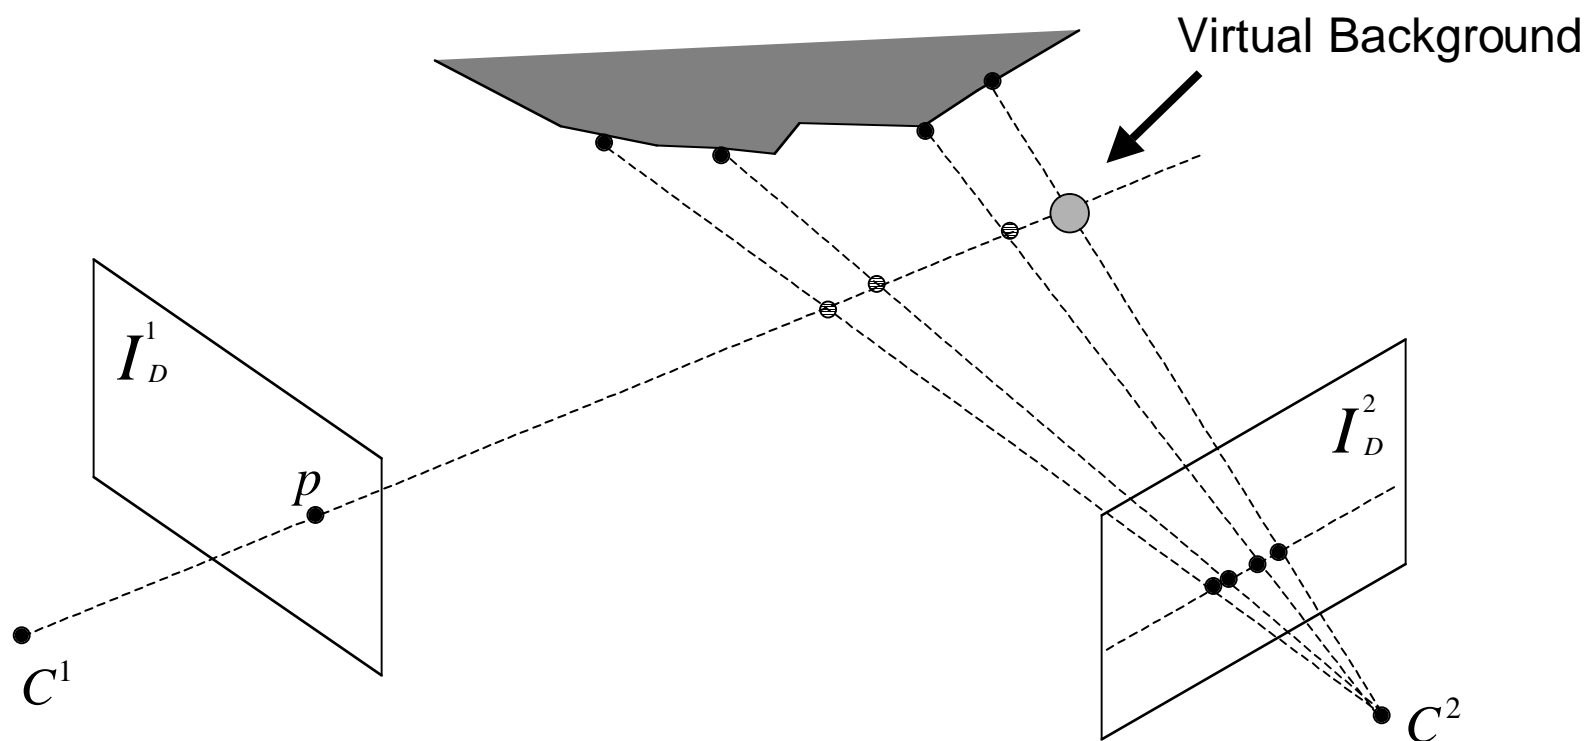

Project Overview

- Range can be insensitive to fast illumination change
- Compare range values to background
- Project into 2D overhead view

Range

Foreground

Plan view

Intensity

Progress Through December 2001

Infer virtual background values from other range views

MIT2000-05: A Multi-Cue Vision Person Tracking Module

Trevor Darrell and Eric Grimson

Research Plan for the Next Six Months

- Integrate face detection into tracking system
- Install version at NTT
- Merge with NTT recognition algorithms
- Detect and interpret activity patterns